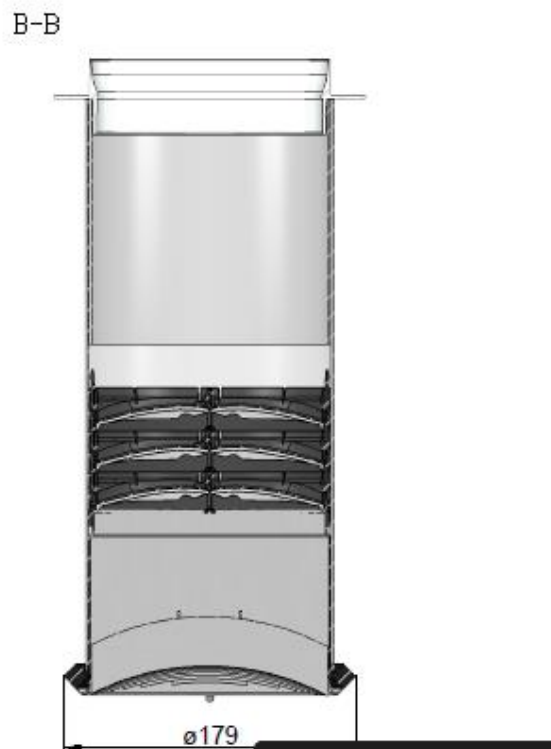

Wall conduct kit

- With telescopic pipe
- Installation depth: 350 – 500 mm
- External blind \varnothing : 180 mm
- Wall penetration \varnothing : ca. 155 mm