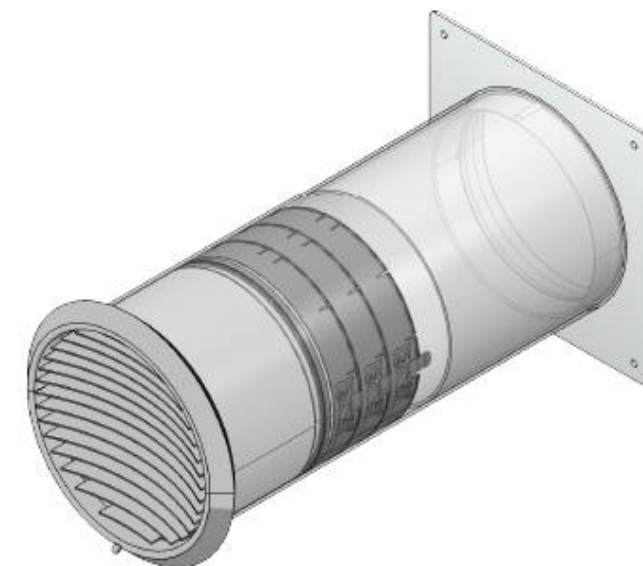

Wall conduct kit

- With telescopic pipe
- Installation depth: 350 – 500 mm
- External blind \varnothing : 180 mm
- Wall penetration \varnothing : ca. 155 mm