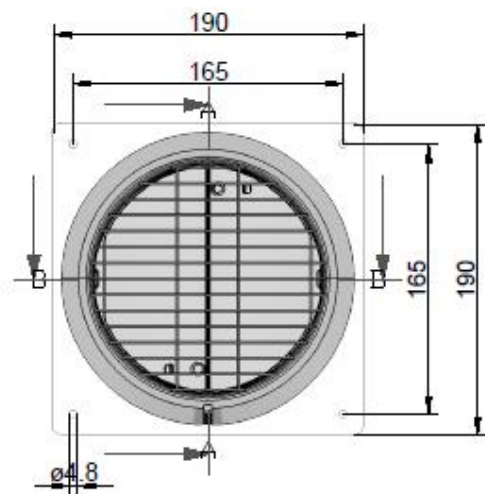

Wall conduct kit

- With telescopic pipe
- Installation depth: 350 – 500 mm
- External blind \varnothing : 180 mm
- Wall penetration \varnothing : ca. 155 mm